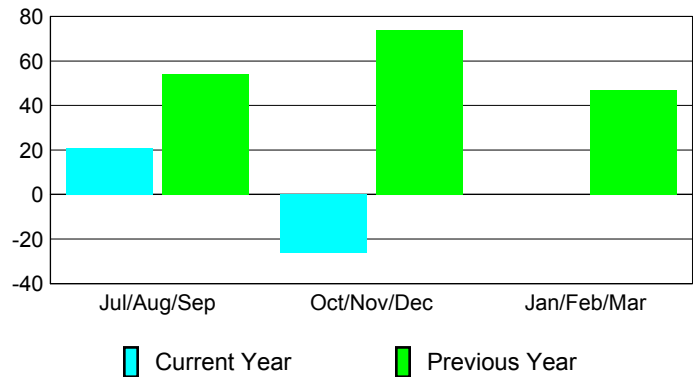

Gender Comparison 2012-2013

Jul/Aug/Sep

Oct/Nov/Dec

Jan/Feb/Mar

Male

Female