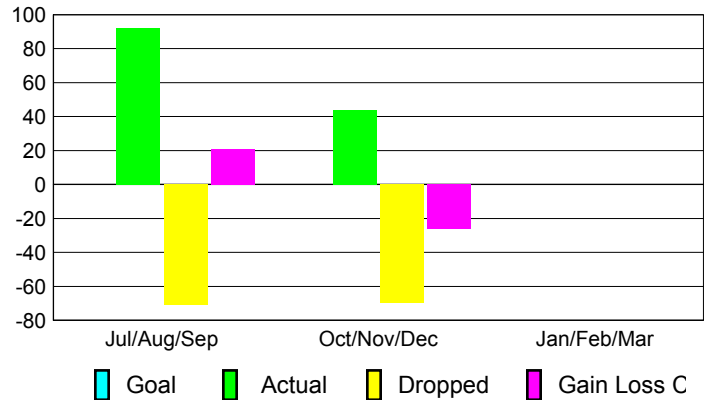

### YTD Status Quo Clubs 2012-2013

Status Quo Clubs Compared to Status Quo Members

## MEMBERSHIP

Membership Results  
2012-2013

Membership  
2011-2012

Month	Net Memb Goal	Actual New Memb	Actual Dropped Memb	Gain/Loss of Memb	Gain/Loss of Memb
Jul/Aug/Sep	0	92	-71	21	54
Oct/Nov/Dec	0	44	-70	-26	74
Jan/Feb/Mar	0	0	0	0	47
<b>Totals</b>	<b>0</b>	<b>136</b>	<b>-141</b>	<b>-5</b>	<b>175</b>

### Membership Results 2012-2013

Goal, New, Dropped, Gain/Loss

### Comparison of Membership Gain/Loss

Current Year Compared to the Previous Year